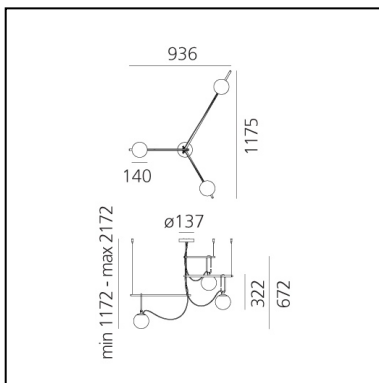

nh S3 14

Neri&Hu

IP20    Dimmerable: 

LUMINAIRE

- Watt: **15W**
- Voltage: **220-240V**
- Delivered lumens output: **772lm**
- CCT: **3000K**
- Efficiency: **80%**
- Efficacy: **64.31lm/W**

Notes

The glass balls and brass rings can slide along the rods, which can be fixed according to an orientation chosen by the customer. The light intensity can only be adjusted with dimmable bulbs. Maximum bulb length 80mm. Maximum bulb diameter: 50mm.

PRODUCT CODE: 1276010A

FEATURES

- Article Code: **1276010A**
- Colour: **Black/brass**
- Installation: **Suspension**
- Material: **Blown glass, brushed brass**
- Series: **Design Collection**
- Environment: **Indoor**
- design by: **Neri&Hu**

DIMENSIONS

- Length: **cm 135**
- Height: **cm 67.2**
- Diameter: **cm 14**
- Base Diameter: **cm 13.7**
- Max Height from ceiling: **cm 217**
- Glow Wire Test: **850°**

SOURCES NOT INCLUDED

- Category: **LED RETROFIT**
- Number: **3**
- Watt: **5W**
- Socket: **E14**